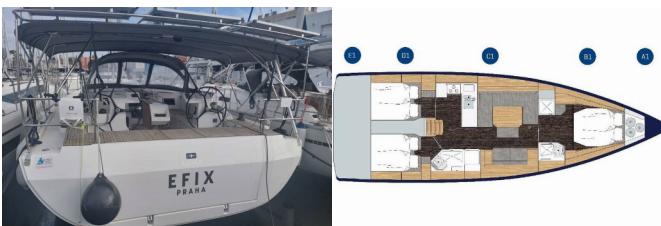

BAVARIA C45

Efix (2024)

Pollen Maritime AS • Martin Linges Vei 25 • Fornebu • Norway

Phone: +47 41 197 474

E-mail: booking@holiday-yacht-charter.com

Web: holiday-yacht-charter.com

Yacht Base	Marina Zadar (ex. Tankerkomerc), Croatia
Yacht ID	7650
Yacht Brands	Bavaria
Yacht Name	Efix
Production Year	2024
Length	13.98 M
Cabins	3
Berths	6 + 2
Persons	8
WC/Shower	2

COMFORT: Cockpit cushions

DECK: Bathing platform, Bimini top, Boat hook, Bosun's chair (Safe seat) (boatswain's chair), Cockpit table, Cockpit/stern, outside shower, Dinghy, Electric anchor windlass, Fenders, Main Deck Compass, Mooring ropes , Sprayhood, Teak cockpit