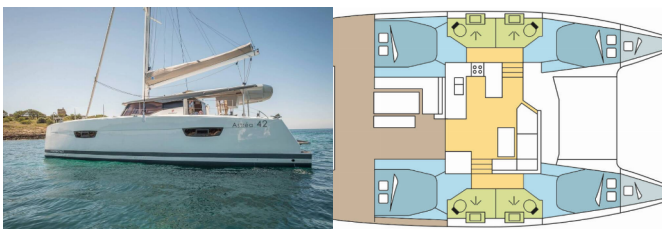

FOUNTAIN PAJOT ASTREA 42

EDEN BLUE (2020)

Pollen Maritime AS • Martin Linges Vei 25 • Fornebu • Norway

Phone: +47 41 197 474

E-mail: booking@holiday-yacht-charter.com

Web: holiday-yacht-charter.com

Yacht Base	Nassau, Palm Cay Marina, Bahamas
Yacht ID	7627
Yacht Brands	Fountaine Pajot
Yacht Name	EDEN BLUE
Production Year	2020
Length	12.58 M
Cabins	4 + 2
Berths	8 + 2 + 2
Persons	12
WC/Shower	4

COMFORT: Cockpit cushions

DECK: Bimini top, Cockpit fridge, Cockpit table, Cockpit/stern, outside shower, Dinghy, Electric anchor windlass, Swimming ladder

ENTERTAINMENT: Outdoor speakers, Radio, USB, Bluetooth