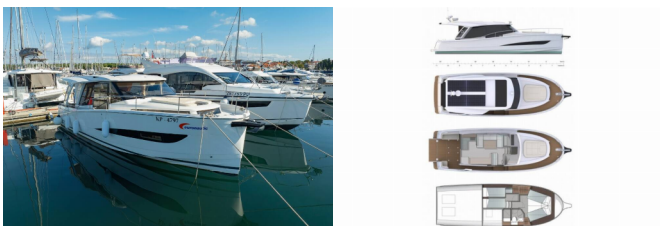

Yacht Base	Marina Kornati, Biograd, Croatia
Yacht ID	7535
Yacht Brands	Greenline
Yacht Name	Vita Bella
Production Year	2024
Length	11.99 M
Cabins	2
Berths	4 + 2
WC/Shower	1

**COMFORT:** Cockpit cushions, Sundeck cushions

**DECK:** Anchor with chain, Bathing platform, Cockpit table, Dinghy, Electric anchor windlass, Fenders, Mooring ropes , Sea/Storm drogue anchor, Swimming ladder, Teak cockpit

**ENTERTAINMENT:** FUSION sound system, Outdoor speakers, Remote control for radio in cockpit