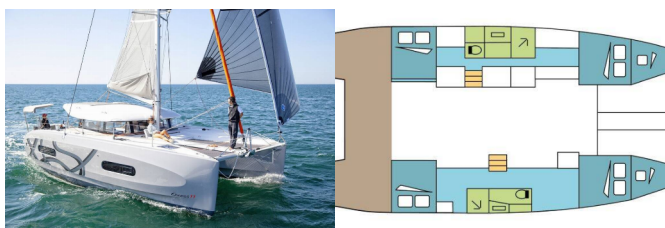

Yacht Base	Pula, ACI Marina Pomer, Croatia
Yacht ID	7509
Yacht Brands	Excess
Yacht Name	TWINKLING
Production Year	2024
Length	11.42 M
Cabins	4 + 2
Berths	8 + 2
Persons	10
WC/Shower	2

**DECK:** Anchor, Bimini top, Cockpit table, Davit, Deck lights, Pulpit seat