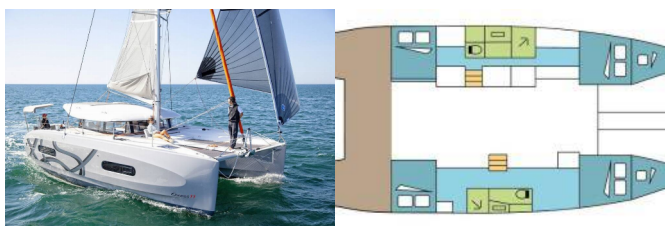

EXCESS 11

TWINKLING (2024)

Pollen Maritime AS • Martin Linges Vei 25 • Fornebu • Norway

Phone: +47 41 197 474

E-mail: booking@holiday-yacht-charter.com

Web: holiday-yacht-charter.com

Yacht Base	Šibenik, Marina Zaton, Croatia
Yacht ID	7509
Yacht Brands	Excess
Yacht Name	TWINKLING
Production Year	2024
Length	11.42 M
Cabins	4 + 2
Berths	8 + 2
Persons	10
WC/Shower	2

DECK: Anchor, Bimini top, Cockpit table, Davit, Deck lights, Pulpit seat

ENTERTAINMENT: FUSION sound system, Indoor speakers, Outdoor speakers

INTERIOR: Electric fans, Electric toilet, Upholstery

NAVIGATION: AIS, Autopilot, Compass, Depthsounder, GPS chart plotter, Helm station, Log/speed instrument, Wind instrument/Anemometer

SAFETY: VHF radio

SAILS: Lazy bag

YACHT ELECTRICS: 230 volt socket, Batteries, Battery charger, Inverter, Shore power connection, Solar panels, USB sockets, Watermaker - desalinator

PRICE AND AVAILABILITY