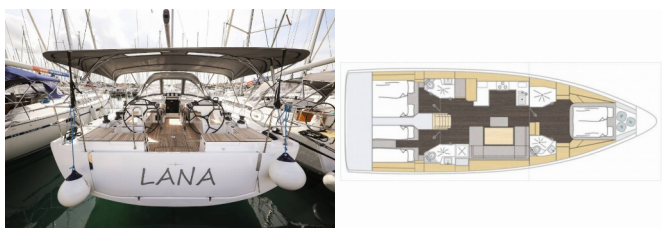

BAVARIA C46

Lana (2024)

Pollen Maritime AS • Martin Linges Vei 25 • Fornebu • Norway

Phone: +47 41 197 474

E-mail: booking@holiday-yacht-charter.com

Web: holiday-yacht-charter.com

Yacht Base	Marina Kornati, Biograd, Croatia
Yacht ID	7490
Yacht Brands	Bavaria
Yacht Name	Lana
Production Year	2024
Length	14.50 M
Cabins	3
Berths	6 + 2
Persons	8
WC/Shower	3

COMFORT: Cockpit seat cushions with backrest, Pillows

DECK: Anchor with chain, Bimini top, Bosun's chair (Safe seat) (boatswain's chair), Cockpit grill, Cockpit light, Cockpit/stern, outside shower, Dinghy, Electric anchor windlass, Fenders, Folding cockpit table, Mooring ropes, Spare anchor (Reserve, Auxiliary anchor), Sprayhood, Teak cockpit