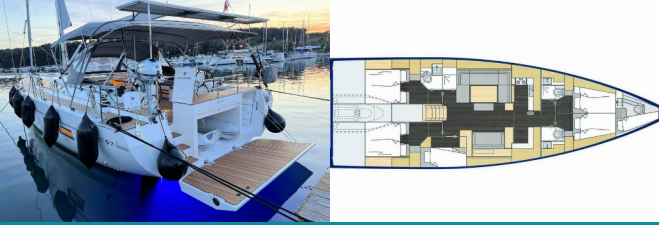

BAVARIA C57 STYLE

Mina (2024)

Pollen Maritime AS • Martin Linges Vei 25 • Fornebu • Norway

Phone: [+47 41 197 474](tel:+4741197474)

E-mail: booking@holiday-yacht-charter.com

Web: holiday-yacht-charter.com

Yacht Base	Marina Tehnomont Veruda, Pula, Croatia
Yacht ID	7449
Yacht Brands	Bavaria
Yacht Name	Mina
Production Year	2024
Length	16.73 M
Cabins	5 + 1
Berths	10 + 1 + 1
WC/Shower	3 + 1