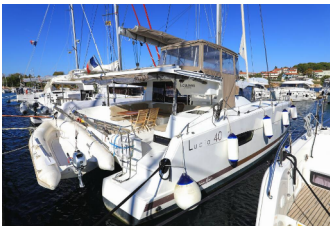

FONTAINE PAJOT LUCIA 40

Floeanne (2016)

Pollen Maritime AS • Martin Linges Vei 25 • Fornebu • Norway

Phone: +47 41 197 474

E-mail: booking@holiday-yacht-charter.com

Web: holiday-yacht-charter.com

Yacht Base	Marina Tehnomont Veruda, Pula, Croatia
Yacht ID	7362
Yacht Brands	Fountaine Pajot
Yacht Name	Floeanne
Production Year	2016
Length	11.73 M
Cabins	3
Berths	6 + 2
Persons	8
WC/Shower	3

COMFORT: Cockpit cushions

DECK: Bathing platform, Bimini top, Cockpit/stern, outside shower, Dinghy, Electric anchor windlass, Fenders, Gangway, Main Deck Compass, Sprayhood

ENTERTAINMENT: CD player

GALLEY: Gas bottles, Hot water, Oven, Refrigerator