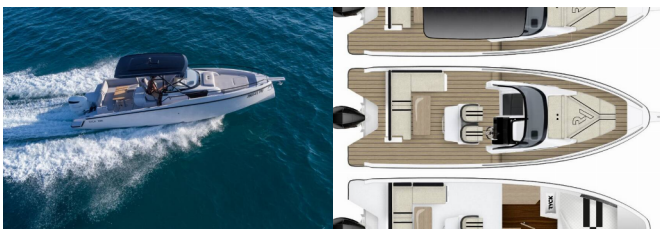

RYCK 280

Ryck 280 (2023)

Pollen Maritime AS • Martin Linges Vei 25 • Fornebu • Norway

Phone: +47 41 197 474

E-mail: booking@holiday-yacht-charter.com

Web: holiday-yacht-charter.com

Yacht Base	ACI Marina Rovinj, Croatia
Yacht ID	7311
Yacht Brands	Ryck Yachts
Yacht Name	Ryck 280
Production Year	2023
Length	9.16 M
Cabins	1
Berths	2
Persons	10
WC/Shower	1

COMFORT: Cockpit cushions

DECK: Anchor line, Anchor swivel, Bimini top, Boat hook, Cockpit table, Cockpit/stern, outside shower, Electric anchor windlass, Fenders, Main anchor, Mooring ropes , Remote control for anchor winch with chain counter at helm