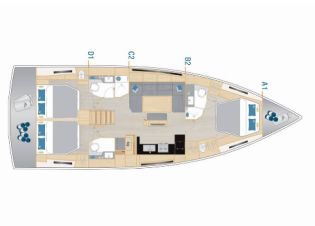

Yacht Base	Trogir, Yachtclub Seget (Marina Baotić), Croatia
Yacht ID	7078
Yacht Brands	Hanse Yachts
Yacht Name	Whistler
Production Year	2024
Length	14.60 M
Cabins	3
Berths	6 + 2
Persons	8
WC/Shower	3

COMFORT: Bed linen, Cockpit cushions

DECK: Bathing platform, Bimini top, Cockpit table, Cockpit/stern, outside shower, Dinghy, Sprayhood, Teak cockpit

ENTERTAINMENT: Outdoor speakers, Radio CD player

GALLEY: Hot water, Kitchen utensils (Galley equipment, cutlery), Oven, Refrigerator, Stove

INTERIOR: Electric toilet

NAVIGATION: Autopilot, Bow thruster, GPS chart plotter - cockpit, Nautical charts, Pilot book, Tridata

SAFETY: VHF radio

SAILS: Halyard winches

YACHT ELECTRICS: Battery charger , Inverter