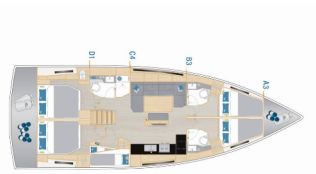

Yacht Base	Dubrovnik, Komolac, ACI Marina Dubrovnik, Croatia
Yacht ID	7043
Yacht Brands	Hanse Yachts
Yacht Name	Aventura
Production Year	2022
Length	14.60 M
Cabins	5
Berths	10 + 2
Persons	12
WC/Shower	3

COMFORT: Bed linen, Cockpit cushions

DECK: Bathing platform, Bimini top, Cockpit table, Cockpit/stern, outside shower, Dinghy, Electric anchor windlass, Sprayhood, Teak cockpit

ENTERTAINMENT: Outdoor speakers, Radio CD player

GALLEY: Gas cookers, Hot water, Kitchen utensils (Galley equipment, cutlery), Oven, Refrigerator

NAVIGATION: Autopilot, Bow thruster, GPS chart plotter - cockpit, Navigation (Nautical) charts and nautical guide , Pilot book, Tridata

SAFETY: Set of tools , VHF radio

YACHT ELECTRICS: Battery charger , Inverter