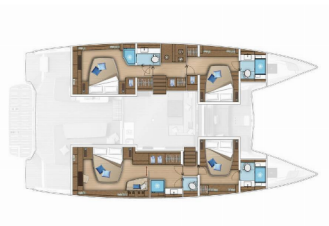

LAGOON 55

Princess S (2023)

Pollen Maritime AS • Martin Linges Vei 25 • Fornebu • Norway

Phone: +47 41 197 474

E-mail: booking@holiday-yacht-charter.com

Web: holiday-yacht-charter.com

| | |
|-----------------|-----------------------------|
| Yacht Base | Marina Nava, Split, Croatia |
| Yacht ID | 7003 |
| Yacht Brands | Lagoon |
| Yacht Name | Princess S |
| Production Year | 2023 |
| Length | 16.56 M |
| Cabins | 4 + 2 |
| Berths | 8 + 2 |
| WC/Shower | 4 + 1 |

COMFORT: Beach towel, Cockpit cushions, Sundeck cushions

DECK: Bimini top, Dinghy, Gangway, Grill/Barbecue/Plancha, Outboard engine, Remote control for anchor winch with chain counter at helm, Sun awning (forward cockpit), Teak cockpit, Teak deck, Teak on flybridge