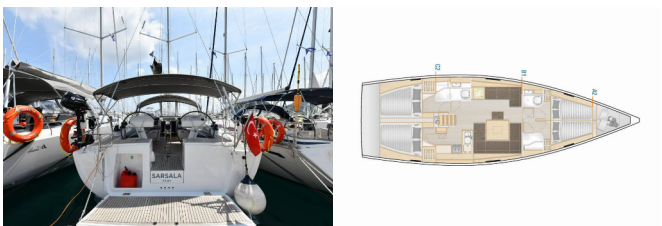

HANSE 458

Sarsala (2020)

Pollen Maritime AS • Martin Linges Vei 25 • Fornebu • Norway

Phone: +47 41 197 474

E-mail: booking@holiday-yacht-charter.com

Web: holiday-yacht-charter.com

DECK: Bathing platform, Bimini top, Cockpit table, Cockpit/stern, outside shower, Dinghy, Electric anchor windlass, Sprayhood, Teak cockpit

ENTERTAINMENT: Outdoor speakers, Radio CD player

GALLEY: Gas cookers, Hot water, Kitchen utensils (Galley equipment, cutlery), Oven, Refrigerator

NAVIGATION: Autopilot, Bow thruster, GPS chart plotter - cockpit, Nautical charts, Pilot book, Tridata

SAFETY: Set of tools , VHF radio

YACHT ELECTRICS: Battery charger , Heating, Inverter

Yacht Base Fethiye, Lykia Yacht Club, Turkey

Yacht ID 690

Yacht Brands Hanse Yachts

Yacht Name Sarsala

Production Year 2020

Length 14.04 M

Cabins 4

Berths 8 + 2

WC/Shower 2