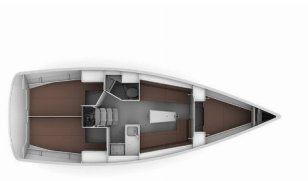

Yacht Base	Marina Punat, Krk, Croatia
Yacht ID	6752
Yacht Brands	Bavaria
Yacht Name	Theia
Production Year	2018
Length	9.99 M
Cabins	3
Berths	6 + 2
Persons	8
WC/Shower	1

COMFORT: Bedlinen and towels, Pillows, Shower towels

DECK: Bilge pump - Mechanic, Cockpit table, Dinghy, Fenders, Gangway, Main anchor, Mooring ropes , Round/globular fender, Spare anchor (Reserve, Auxiliary anchor), Sprayhood, Swimming ladder, Water hose, Winch handles

GALLEY: Coffee machine, Hot water, Kitchen utensils (Galley equipment, cutlery), Oven, Refrigerator, Sink, Stove

NAVIGATION: Autopilot, Binoculars, Bow thruster, Harbour guides, List of lights, Log, Speed, Depth- echo sounder, Navigation (Nautical) charts and nautical guide , Navigation set, Wind instrument/Anemometer

SAFETY: Distress flare box, Emergency tiller, Fire extinguisher , First aid kit , Flashlight, Horseshoe lifebuoy, Life belts (Safety harness), Life jackets, Lifelines

YACHT ELECTRICS: Bilge pump - Electric