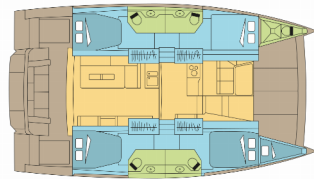

BALI 4.2

PAR AVION (2023)

Pollen Maritime AS • Martin Linges Vei 25 • Fornebu • Norway

Phone: +47 41 197 474

E-mail: booking@holiday-yacht-charter.com

Web: holiday-yacht-charter.com

| | |
|-----------------|---|
| Yacht Base | Fethiye, Yacht Classic Hotel Marina, Turkey |
| Yacht ID | 6475 |
| Yacht Brands | Catana |
| Yacht Name | PAR AVION |
| Production Year | 2023 |
| Length | 12.85 M |
| Cabins | 4 + 1 |
| Berths | 8 + 2 + 1 |
| Persons | 11 |
| WC/Shower | 4 + 1 |