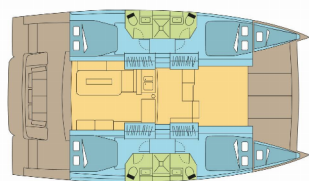

BALI 4.2

WRECKLESS I_X (2024)

Pollen Maritime AS • Martin Linges Vei 25 • Fornebu • Norway

Phone: +47 41 197 474

E-mail: booking@holiday-yacht-charter.com

Web: holiday-yacht-charter.com

Yacht Base	Grenada, Port Louis Marina, Caribbean
Yacht ID	6471
Yacht Brands	Catana
Yacht Name	WRECKLESS I_X
Production Year	2024
Length	12.85 M
Cabins	4 + 2
Berths	8 + 2 + 2
Persons	12
WC/Shower	4