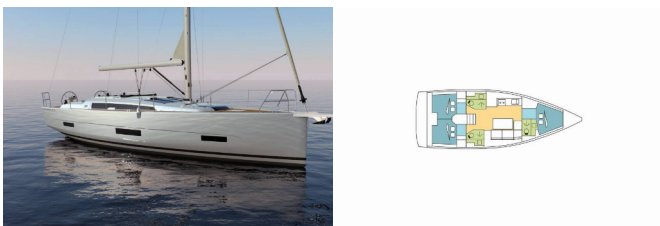

DUFOUR 390 GL

MATMAX (2023)

Pollen Maritime AS • Martin Linges Vei 25 • Fornebu • Norway

Phone: +47 41 197 474

E-mail: booking@holiday-yacht-charter.com

Web: holiday-yacht-charter.com

Yacht Base	BVI, Hodge's Creek Marina, British Virgin Islands
Yacht ID	6429
Yacht Brands	Dufour
Yacht Name	MATMAX
Production Year	2023
Length	11.93 M
Cabins	3
Berths	6 + 2
Persons	8
WC/Shower	3

COMFORT: Mosquito nets

DECK: Bimini top, Cockpit table, Cockpit/stern, outside shower, Electric anchor windlass, Mooring ropes , Outboard engine, Sprayhood, Swimming ladder, Teak seats in cockpit

ENTERTAINMENT: Outdoor speakers, Radio CD mp3 player