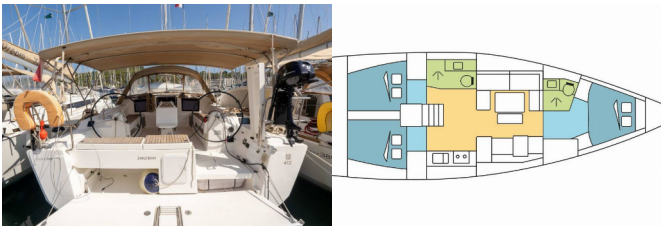

DUFOUR 412

ZANZIBAR (2022)

Pollen Maritime AS • Martin Linges Vei 25 • Fornebu • Norway

Phone: +47 41 197 474

E-mail: booking@holiday-yacht-charter.com

Web: holiday-yacht-charter.com

Yacht Base	Cote D'Azur, Port Pin Rolland, France
Yacht ID	6380
Yacht Brands	Dufour
Yacht Name	ZANZIBAR
Production Year	2022
Length	12.70 M
Cabins	3
Berths	6 + 2
Persons	8
WC/Shower	2

COMFORT: Cockpit cushions

DECK: Bimini top, Cockpit table, Cockpit/stern, outside shower, Dinghy with outboard engine, Electric anchor windlass, Sprayhood, Swimming ladder, Teak seats in cockpit

ENTERTAINMENT: Outdoor speakers, Radio