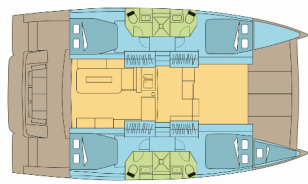

BALI 4.2

Invictus (2021)

Pollen Maritime AS • Martin Linges Vei 25 • Fornebu • Norway

Phone: +47 41 197 474

E-mail: booking@holiday-yacht-charter.com

Web: holiday-yacht-charter.com

Yacht Base	Nassau, Palm Cay Marina, Bahamas
Yacht ID	6349
Yacht Brands	Catana
Yacht Name	Invictus
Production Year	2021
Length	12.85 M
Cabins	4 + 1
Berths	8 + 1
Persons	9
WC/Shower	4

COMFORT: Cockpit cushions

DECK: Bimini top, Cockpit table, Cockpit/stern, outside shower, Davit, Dinghy, Electric anchor windlass, Galley in cockpit, Grill/Barbecue/Plancha, Outboard engine, Swimming ladder