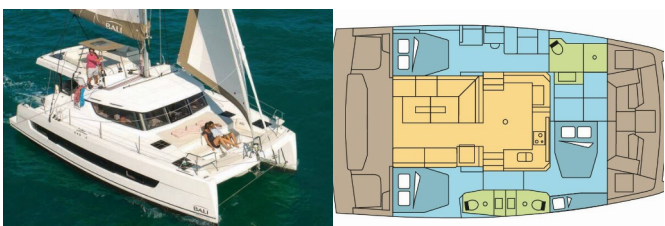

BALI CATSPACE OW

MADISON GRAHAM 2 (2021)

Pollen Maritime AS • Martin Linges Vei 25 • Fornebu • Norway

Phone: +47 41 197 474

E-mail: booking@holiday-yacht-charter.com

Web: holiday-yacht-charter.com

Yacht Base	Marsh Harbour, Conch Inn Marina, Bahamas
Yacht ID	6340
Yacht Brands	Catana
Yacht Name	MADISON GRAHAM 2
Production Year	2021
Length	12.31 M
Cabins	3
Berths	6
Persons	7
WC/Shower	3

COMFORT: Cockpit cushions

DECK: Bimini top, Cockpit table, Cockpit/stern, outside shower, Davit, Dinghy, Electric anchor windlass, Flybridge, Grill/Barbecue/Plancha, Outboard engine, Swimming ladder

ENTERTAINMENT: Fusion radio, Outdoor speakers

SAFETY: VHF radio

SAILS: Electric main sail winch, Lazy bag, Lazy jacks

YACHT ELECTRICS: 110V socket, 12V Socket, Air Conditioning, Converter 220V/110V, Generator, Inverter, Shore power cable, Solar panels