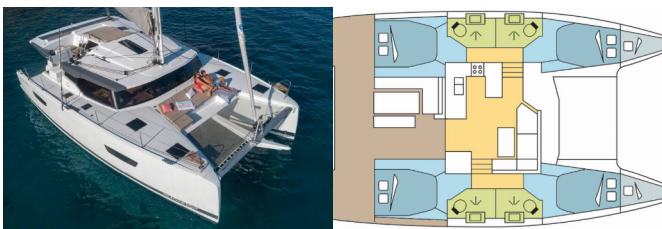

FONTAINE PAJOT ASTREA 42

AMELY 1 (2022)

Pollen Maritime AS • Martin Linges Vei 25 • Fornebu • Norway

Phone: +47 41 197 474

E-mail: booking@holiday-yacht-charter.com

Web: holiday-yacht-charter.com

Yacht Base	Antigua, Jolly Harbour Marina, Caribbean
Yacht ID	6332
Yacht Brands	Fountaine Pajot
Yacht Name	AMELY 1
Production Year	2022
Length	12.58 M
Cabins	4 + 2
Berths	8 + 2
Persons	12
WC/Shower	4

COMFORT: Cockpit cushions

DECK: Bimini top, Cockpit fridge, Cockpit table, Cockpit/stern, outside shower, Dinghy, Electric anchor windlass, Grill/Barbecue/Plancha, Swimming ladder

ENTERTAINMENT: Fusion radio, Outdoor speakers, Radio

SAFETY: VHF radio

SAILS: Electric winch, Lazy bag, Lazy jacks, Self tailing (manual) winch

YACHT ELECTRICS: 12V Socket, Converter 220V/12V, Inverter, Shore power cable, Solar panels, Watermaker - desalinator, WC pump