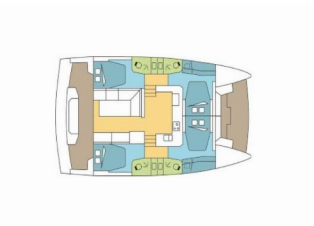

BALI CATSPACE

ANGELO (2021)

Pollen Maritime AS • Martin Linges Vei 25 • Fornebu • Norway

Phone: +47 41 197 474

E-mail: booking@holiday-yacht-charter.com

Web: holiday-yacht-charter.com

Yacht Base	Martinique, Le Marin, Caribbean
Yacht ID	6322
Yacht Brands	Catana
Yacht Name	ANGELO
Production Year	2021
Length	12.31 M
Cabins	4
Berths	8
Persons	10
WC/Shower	4

COMFORT: Cockpit cushions

DECK: Cockpit table, Cockpit/stern, outside shower, Davit, Dinghy, Electric anchor windlass, Flybridge, Outboard engine

ENTERTAINMENT: Fusion radio

GALLEY: Freezer, Hot water, Ice maker, Refrigerator

INTERIOR: Electric fans in cabins, Electric toilet

NAVIGATION: Autopilot, Depthsounder, GPS chart plotter, Speedometer (Speed log), Wind instrument/Anemometer

SAFETY: VHF radio

SAILS: Electric winch, Lazy bag, Lazy jacks