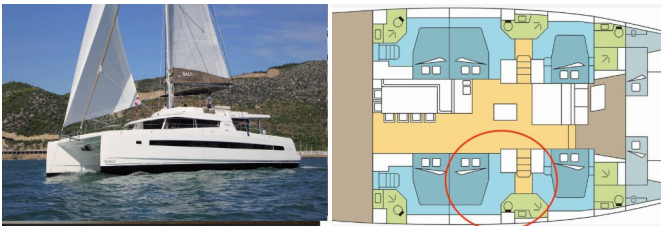

BALI 5.4

ELENWE (2020)

Pollen Maritime AS • Martin Linges Vei 25 • Fornebu • Norway

Phone: +47 41 197 474

E-mail: booking@holiday-yacht-charter.com

Web: holiday-yacht-charter.com

Yacht Base	Nassau, Palm Cay Marina, Bahamas
Yacht ID	6266
Yacht Brands	Catana
Yacht Name	ELENWE
Production Year	2020
Length	16.80 M
Cabins	6 + 2
Berths	12 + 2
Persons	14
WC/Shower	6 + 2

COMFORT: Cockpit cushions

DECK: Bimini top, Cockpit fridge, Cockpit grill, Cockpit table, Cockpit/stern, outside shower, Davit, Dinghy, Electric anchor windlass, Flybridge

ENTERTAINMENT: Outdoor speakers, Radio