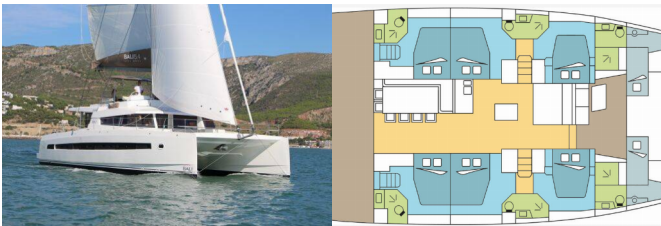

BALI 5.4

JULIA I (2019)

Pollen Maritime AS • Martin Linges Vei 25 • Fornebu • Norway

Phone: +47 41 197 474

E-mail: booking@holiday-yacht-charter.com

Web: holiday-yacht-charter.com

Yacht Base	St. Martin, Marina De L'Anse Marcel, Caribbean
Yacht ID	6167
Yacht Brands	Catana
Yacht Name	JULIA I
Production Year	2019
Length	16.80 M
Cabins	6 + 2
Berths	12 + 2
Persons	14
WC/Shower	6 + 2