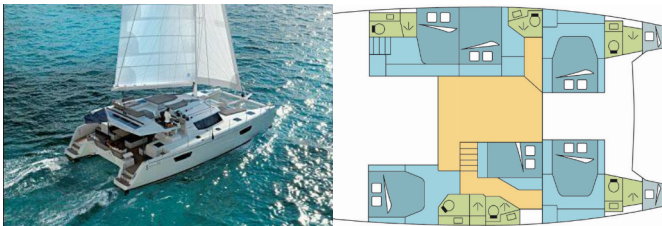

FONTAINE PAJOT SABA 50

CHRISTOPHINE 2 (2019)

Pollen Maritime AS • Martin Linges Vei 25 • Fornebu • Norway

Phone: +47 41 197 474

E-mail: booking@holiday-yacht-charter.com

Web: holiday-yacht-charter.com

Yacht Base	Grenada, Port Louis Marina, Caribbean
Yacht ID	6014
Yacht Brands	Fountaine Pajot
Yacht Name	CHRISTOPHINE 2
Production Year	2019
Length	14.98 M
Cabins	6 + 2
Berths	12 + 2 + 2
Persons	14
WC/Shower	6

COMFORT: Cockpit cushions

DECK: Bimini top, Cockpit table, Cockpit/stern, outside shower, Davit, Dinghy, Electric anchor windlass, Grill/Barbecue/Plancha, Swimming ladder

ENTERTAINMENT: Fusion radio, Outdoor speakers