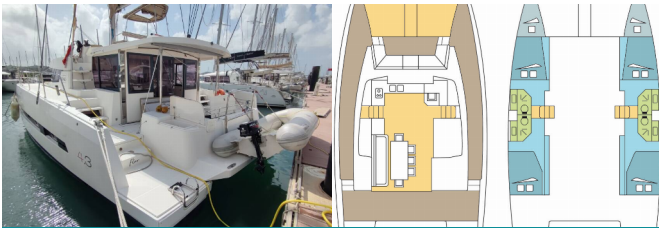

BALI 4.3

FLOW (2019)

Pollen Maritime AS • Martin Linges Vei 25 • Fornebu • Norway

Phone: +47 41 197 474

E-mail: booking@holiday-yacht-charter.com

Web: holiday-yacht-charter.com

Yacht Base	Martinique, Le Marin, Caribbean
Yacht ID	5927
Yacht Brands	Catana
Yacht Name	FLOW
Production Year	2019
Length	13.20 M
Cabins	4 + 2
Berths	8 + 2 + 2
Persons	12
WC/Shower	4

COMFORT: Cockpit cushions

DECK: Cockpit table, Cockpit/stern, outside shower, Davit, Dinghy, Electric anchor windlass, Flybridge

ENTERTAINMENT: Fusion radio

GALLEY: Freezer, Hot water, Ice maker, Refrigerator

INTERIOR: Convertible table in salon, Electric fans in cabins, Electric toilet

NAVIGATION: Autopilot, Depthsounder, GPS chart plotter, Speedometer (Speed log), Wind instrument/Anemometer

SAFETY: VHF radio