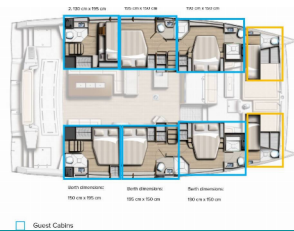

Yacht Base	Marina Kastela, Croatia
Yacht ID	580
Yacht Brands	Catana
Yacht Name	Namaste Of Bali
Production Year	2019
Length	16.80 M
Cabins	6
Berths	12
Persons	12
WC/Shower	6

COMFORT: Beach towel, Bed linen, Cockpit cushions, Towels

DECK: Anchor, Bimini top, Cockpit/stern, outside shower, Fenders, Flybridge, Teak cockpit

ENTERTAINMENT: LED submarine lights, Open-air cinema, Radio mp3 player, RIB, Snorkeling equipment, Stand up paddle (SUP), TV, Wi-Fi Internet

GALLEY: Coffee machine, Dishwasher, Ice maker, Refrigerator, Wine cellar

INTERIOR: Dryer, Electric toilet, Washing machine

NAVIGATION: AIS, Autopilot, Bow thruster, GPS chart plotter, Radar reflector, Raymarine navsystem (Tridata, Echo, Wind), Wind/speed/depth instruments

SAFETY: VHF radio

SAILS: Lazy bag, Lazy jacks

YACHT ELECTRICS: Air Conditioning, Generator, Heating, Inverter, Shore connection 220 V, Solar panels, USB sockets, Watermaker - desalinator