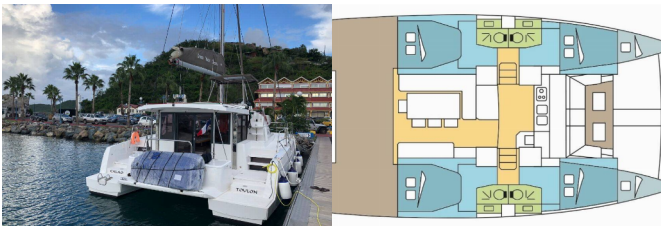

BALI 4.1

CALAO (2019)

Pollen Maritime AS • Martin Linges Vei 25 • Fornebu • Norway

Phone: +47 41 197 474

E-mail: booking@holiday-yacht-charter.com

Web: holiday-yacht-charter.com

| | |
|------------------------|---------------------------------|
| Yacht Base | Martinique, Le Marin, Caribbean |
| Yacht ID | 5701 |
| Yacht Brands | Catana |
| Yacht Name | CALAO |
| Production Year | 2019 |
| Length | 12.35 M |
| Cabins | 4 + 2 |
| Berths | 8 + 2 + 2 |
| Persons | 12 |
| WC/Shower | 4 |

COMFORT: Cockpit cushions

DECK: Bathing platform, Bimini top, Cockpit table, Cockpit/stern, outside shower, Davit, Dinghy, Electric anchor windlass, Swimming ladder

ENTERTAINMENT: Outdoor speakers, Radio

SAFETY: VHF radio

SAILS: Electric winch, Lazy bag, Lazy jacks

YACHT ELECTRICS: 12V Socket, Converter 220V/12V, Inverter, Solar panels, Watermaker - desalinator

PRICE AND AVAILABILITY

Bali 4.1 CALAO (2019)