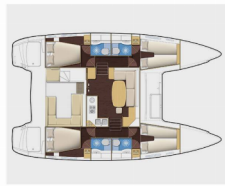

LAGOON 39

Catallou (2017)

Pollen Maritime AS • Martin Linges Vei 25 • Fornebu • Norway

Phone: +47 41 197 474

E-mail: booking@holiday-yacht-charter.com

Web: holiday-yacht-charter.com

Yacht Base	Rhodos, Rhodes Marina, Greece
Yacht ID	564
Yacht Brands	Lagoon
Yacht Name	Catallou
Production Year	2017
Length	11.74 M
Cabins	4 + 2
Berths	8 + 2
Persons	10
WC/Shower	4

COMFORT: Blankets, Pillows, Towels

DECK: Bimini top, Electric anchor windlass, Outboard engine, Sprayhood

ENTERTAINMENT: Outdoor speakers, Radio CD player

GALLEY: Oven, Refrigerator, Sink

INTERIOR: Electric fans in cabins