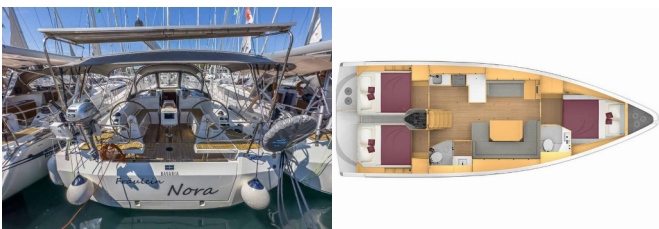

BAVARIA C42

Fräulein Nora (2023)

Pollen Maritime AS • Martin Linges Vei 25 • Fornebu • Norway

Phone: +47 41 197 474

E-mail: booking@holiday-yacht-charter.com

Web: holiday-yacht-charter.com

Yacht Base	Marina Tehnomont Veruda, Pula, Croatia
Yacht ID	5456
Yacht Brands	Bavaria
Yacht Name	Fräulein Nora
Production Year	2023
Length	12.40 M
Cabins	3
Berths	6 + 2
Persons	8
WC/Shower	2

DECK: Anchor line, Anchor swivel, Bimini top, Black ball, Black conus, Boat hook, Bosun's chair (Safe seat) (boatswain's chair), Canister for water, Cockpit table, Cockpit/stern, outside shower, Dinghy, Dinghy (byboat) pump, Electric anchor windlass, Fenders, Gangway, Hawser, Impeller, V-belt, oilfilter, Jerry cans for diesel, Main anchor, Mooring ropes , Plastic bucket, Repair box for dinghy, Round/globular fender, Spare anchor (Reserve, Auxiliary anchor), Spotlight / Headlights, Sprayhood, Spring line, Teak cockpit, Water hose