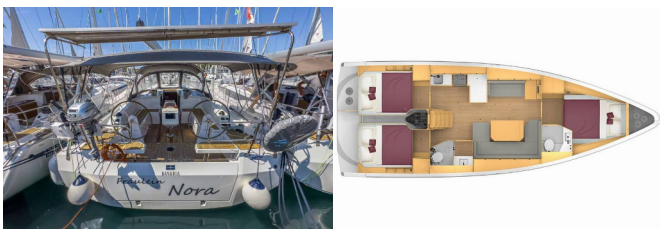

BAVARIA C42

Fräulein Nora (2023)

Pollen Maritime AS • Martin Linges Vei 25 • Fornebu • Norway

Phone: +47 41 197 474

E-mail: booking@holiday-yacht-charter.com

Web: holiday-yacht-charter.com

Yacht Base	Marina Tehnomont Veruda, Pula, Croatia
Yacht ID	5456
Yacht Brands	Bavaria
Yacht Name	Fräulein Nora
Production Year	2023
Length	12.40 M
Cabins	3
Berths	6 + 2
Persons	8
WC/Shower	2

DECK: Anchor line, Anchor swivel, Bimini top, Black ball, Black conus, Boat hook, Bosun's chair (Safe seat) (boatswain's chair), Canister for water, Cockpit table, Cockpit/stern, outside shower, Dinghy, Dinghy (byboat) pump, Electric anchor windlass, Fenders, Gangway, Hawser, Impeller, V-belt, oilfilter, Jerry cans for diesel, Main anchor, Mooring ropes , Plastic bucket, Repair box for dinghy, Round/globular fender, Spare anchor (Reserve, Auxiliary anchor), Spotlight / Headlights, Sprayhood, Spring line, Teak cockpit, Water hose