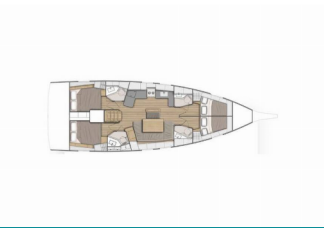

Yacht Base	Pula, ACI Marina Pomer, Croatia
Yacht ID	5422
Yacht Brands	Beneteau
Yacht Name	Contessa Di Mare
Production Year	2023
Length	14.60 M
Cabins	4
Berths	8 + 2
Persons	10
WC/Shower	4

COMFORT: Cockpit cushions

DECK: Anchor line, Anchor swivel, Bimini top, Black ball, Black conus, Bosun's chair (Safe seat) (boatswain's chair), Cockpit table with light, Cockpit/stern, outside shower, Dinghy, Dinghy (byboat) pump, Electric anchor windlass, Fenders, Gangway, Hawser, Main anchor, Mooring ropes , Plastic bucket, Repair box for dinghy, Round/globular fender, Spare anchor (Reserve, Auxiliary anchor), Sprayhood, Spring line, Water hose

ENTERTAINMENT: Outdoor speakers, Radio

GALLEY: Gas bottles, Hot water, Ice box, Kitchen utensils (Galley equipment, cutlery), Refrigerator

INTERIOR: Barometer, Clock, Electric toilet, Lowerable salon table

NAVIGATION: AIS, Autopilot, Bow thruster, Bretonplotter, GPS, GPS chart plotter, Hand bearing compass, Harbour guides, Logge/Lot/Speed/Wind, Navigation (Nautical) charts and nautical guide , Navigation set, Parallel ruler, Radar reflector, Spyglass with bearing compass, Tridata, Windex

SAFETY: Distress signals, Fire extinguisher , First aid kit , Flashlight, Fog horn, Inflatable life raft, Life belts (Safety harness), Life buoy + Flashing light, Life jackets, Liferaft , Set of tools , VHF radio

YACHT ELECTRICS: Battery charger , Heating, Inverter, Shore connection 220 V, USB sockets