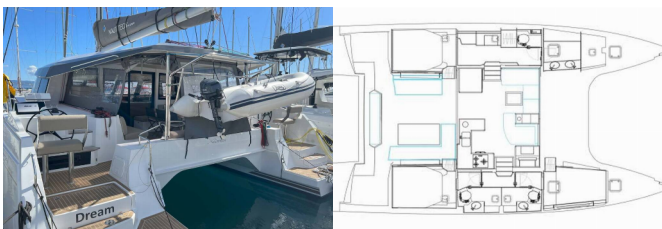

NAUTITECH 46 OPEN

Dream (cat) (2022)

Pollen Maritime AS • Martin Linges Vei 25 • Fornebu • Norway

Phone: +47 41 197 474

E-mail: booking@holiday-yacht-charter.com

Web: holiday-yacht-charter.com

Yacht Base	ACI Marina Split, Croatia
Yacht ID	5380
Yacht Brands	Nautitech
Yacht Name	Dream (cat)
Production Year	2022
Length	13.79 M
Cabins	3 + 2
Berths	6 + 2
Persons	8
WC/Shower	3

COMFORT: Cockpit cushions

DECK: Black ball, Black conus, Boat hook, Bosun's chair (Safe seat) (boatswain's chair), Canister for water, Cockpit full tent, Cockpit table, Cockpit/stern, outside shower, Davit, Dinghy, Electric anchor windlass, Fenders, Gangway, Hawser, Impeller, V-belt, oilfilter, Main anchor, Mooring ropes , Plastic bucket, Remote control for anchor winch with chain counter at helm, Round/globular fender, Spring line, Water hose