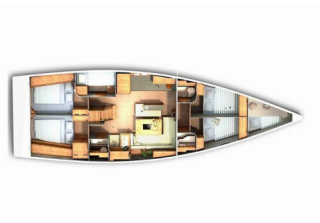

HANSE 505

Skyline (2017)

Pollen Maritime AS • Martin Linges Vei 25 • Fornebu • Norway

Phone: +47 41 197 474

E-mail: booking@holiday-yacht-charter.com

Web: holiday-yacht-charter.com

Yacht Base	Marina Punat, Krk, Croatia
Yacht ID	5312
Yacht Brands	Hanse Yachts
Yacht Name	Skyline
Production Year	2017
Length	15.40 M
Cabins	5 + 1
Berths	10 + 1 + 1
Persons	12
WC/Shower	2 + 1

DECK: Anchor line, Anchor swivel, Bimini top, Black ball, Black conus, Boat hook, Bosun's chair (Safe seat) (boatswain's chair), Canister for water, Chairs, Cockpit cushions, Cockpit fridge, Cockpit table with light, Cockpit/stern, outside shower, Dinghy, Electric anchor windlass, Fenders, Gangway, Jerry cans for diesel, Main anchor, Mooring ropes , Plastic bucket, Round/globular fender, Spare anchor (Reserve, Auxiliary anchor), Spotlight / Headlights, Sprayhood, Spring line, Teak cockpit, Water hose