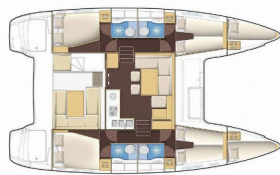

Yacht Base	Marina Tehnomont Veruda, Pula, Croatia
Yacht ID	5208
Yacht Brands	Lagoon
Yacht Name	Yolamare
Production Year	2014
Length	11.97 M
Cabins	4 + 2
Berths	8 + 2 + 2
Persons	12
WC/Shower	4

COMFORT: Cockpit cushions

DECK: Anchor line, Anchor swivel, Bimini top, Black ball, Black conus, Boat hook, Bosun's chair (Safe seat) (boatswain's chair), Canister for water, Cockpit table, Cockpit/stern, outside shower, Davit, Dinghy, Dinghy (byboat) pump, Electric anchor windlass, Fenders, Gangway, Impeller, V-belt, oilfilter, Jerry cans for fuel, Main anchor, Mooring ropes , Plastic bucket, Repair box for dinghy, Round/globular fender, Spare anchor (Reserve, Auxiliary anchor), Spotlight / Headlights, Teak cockpit, Water hose

ENTERTAINMENT: Outdoor speakers, Radio

GALLEY: Gas bottles, Hot water, Kitchen utensils (Galley equipment, cutlery), Refrigerator

INTERIOR: Barometer, Clock, Lowerable salon table

NAVIGATION: Autopilot, GPS chart plotter - cockpit, Hand bearing compass, Harbour guides, Navigation (Nautical) charts and nautical guide , Navigation set, Radar reflector, Spyglass, Windex

SAFETY: Distress signals, Fire extinguisher , First aid kit , Flashlight, Fog horn, Life belts (Safety harness), Life buoy + Flashing light, Life jackets, Liferaft , Set of tools , VHF radio , Wire (shroud) cutter

SAILS: Electric winch, Lazy bag, Lazy jacks

YACHT ELECTRICS: Battery charger , Heating, Inverter, Shore connection 220 V, Solar panels, USB sockets