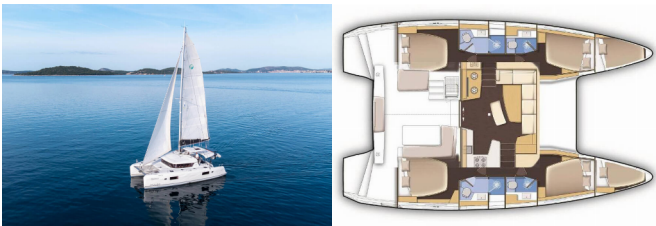

LAGOON 42

Maximus (2017)

Pollen Maritime AS • Martin Linges Vei 25 • Fornebu • Norway

Phone: +47 41 197 474

E-mail: booking@holiday-yacht-charter.com

Web: holiday-yacht-charter.com

Yacht Base	Pula, ACI Marina Pomer, Croatia
Yacht ID	5062
Yacht Brands	Lagoon
Yacht Name	Maximus
Production Year	2017
Length	12.80 M
Cabins	4 + 2
Berths	8 + 2 + 2
Persons	12
WC/Shower	4

DECK: Anchor line, Anchor swivel, Bathing platform, Bimini top, Black ball, Black conus, Boat hook, Bosun's chair (Safe seat) (boatswain's chair), Cockpit cushions, Cockpit full tent, Cockpit table with light, Cockpit/stern, outside shower, Davit, Dinghy, Electric anchor windlass, Fenders, Gangway, Main anchor, Mooring ropes , Plastic bucket, Round/globular fender, Spare anchor (Reserve, Auxiliary anchor), Spring line, Sun roof, Teak cockpit, Water hose