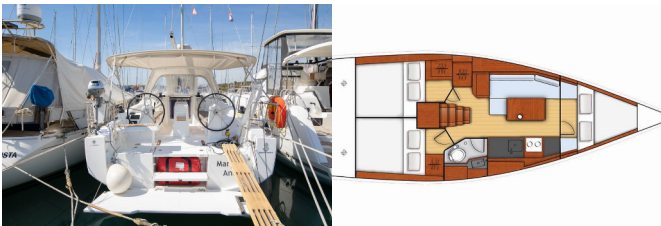

OCEANIS 35

Mare Animi (2016)

Pollen Maritime AS • Martin Linges Vei 25 • Fornebu • Norway

Phone: +47 41 197 474

E-mail: booking@holiday-yacht-charter.com

Web: holiday-yacht-charter.com

Yacht Base	Pula, ACI Marina Pomer, Croatia
Yacht ID	5041
Yacht Brands	Beneteau
Yacht Name	Mare Animi
Production Year	2016
Length	10.45 M
Cabins	3
Berths	6 + 2
Persons	8
WC/Shower	1

DECK: Anchor line, Anchor swivel, Bathing platform, Bimini top, Black ball, Black conus, Boat hook, Bosun's chair (Safe seat) (boatswain's chair), Canister for water, Cockpit cushions, Cockpit table, Cockpit/stern, outside shower, Dinghy, Electric anchor windlass, Fenders, Gangway, Hawser, Jerry cans for diesel, Main anchor, Mooring ropes , Plastic bucket, Round/globular fender, Spare anchor (Reserve, Auxiliary anchor), Sprayhood, Spring line, Water hose