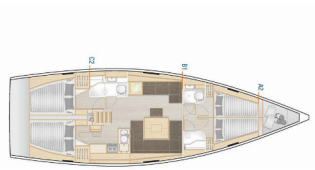

DECK: Bathing platform, Bimini top, Cockpit table, Cockpit/stern, outside shower, Dinghy, Electric anchor windlass, Sprayhood, Teak cockpit

ENTERTAINMENT: Outdoor speakers, Radio CD player

GALLEY: Gas cookers, Hot water, Kitchen utensils (Galley equipment, cutlery), Oven, Refrigerator

NAVIGATION: Autopilot, Bow thruster, GPS chart plotter - cockpit, Nautical charts, Pilot book, Tridata

SAFETY: Set of tools , VHF radio

YACHT ELECTRICS: Battery charger , Inverter

Yacht Base	Fethiye, Lykia Yacht Club, Turkey
Yacht ID	499
Yacht Brands	Hanse Yachts
Yacht Name	Gobun
Production Year	2019
Length	14.04 M
Cabins	4
Berths	8 + 2
WC/Shower	2