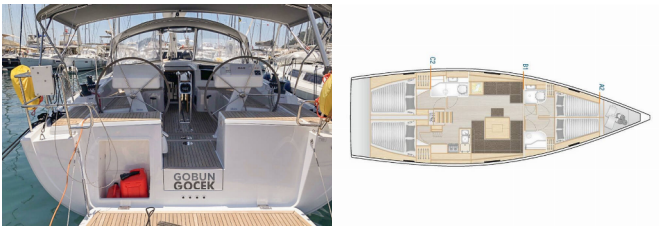

HANSE 458

Gobun (2019)

Pollen Maritime AS • Martin Linges Vei 25 • Fornebu • Norway

Phone: +47 41 197 474

E-mail: booking@holiday-yacht-charter.com

Web: holiday-yacht-charter.com

Yacht Base	Fethiye, Lykia Yacht Club, Turkey
Yacht ID	499
Yacht Brands	Hanse Yachts
Yacht Name	Gobun
Production Year	2019
Length	14.04 M
Cabins	4
Berths	8 + 2
WC/Shower	2

DECK: Bathing platform, Bimini top, Cockpit table, Cockpit/stern, outside shower, Dinghy, Electric anchor windlass, Sprayhood, Teak cockpit

ENTERTAINMENT: Outdoor speakers, Radio CD player

GALLEY: Gas cookers, Hot water, Kitchen utensils (Galley equipment, cutlery), Oven, Refrigerator

NAVIGATION: Autopilot, Bow thruster, GPS chart plotter - cockpit, Nautical charts, Pilot book, Tridata

SAFETY: Set of tools , VHF radio

YACHT ELECTRICS: Battery charger , Inverter

PRICE AND AVAILABILITY

Hanse 458 Gobun (2019)