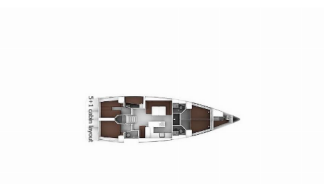

BAVARIA CRUISER 56

Baby Blue 2 (2015)

Pollen Maritime AS • Martin Linges Vei 25 • Fornebu • Norway

Phone: +47 41 197 474

E-mail: booking@holiday-yacht-charter.com

Web: holiday-yacht-charter.com

Yacht Base	ACI Marina Split, Croatia
Yacht ID	4950
Yacht Brands	Bavaria
Yacht Name	Baby Blue 2
Production Year	2015
Length	16.75 M
Cabins	5 + 1
Berths	10 + 1 + 1
Persons	12
WC/Shower	3 + 1