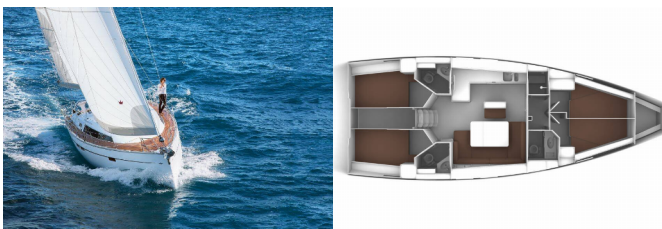

BAVARIA CRUISER 46

Dorabella (2020)

Pollen Maritime AS • Martin Linges Vei 25 • Fornebu • Norway

Phone: +47 41 197 474

E-mail: booking@holiday-yacht-charter.com

Web: holiday-yacht-charter.com

Yacht Base	Bodrum/Turgutreis/D-Marin, Turkey
Yacht ID	4909
Yacht Brands	Bavaria
Yacht Name	Dorabella
Production Year	2020
Length	14.27 M
Cabins	4
Berths	8
Persons	8
WC/Shower	3

COMFORT: Cockpit cushions, Outside cushions

DECK: Anchor Delta, Bimini top, Boat hook, Cockpit fridge, Cockpit/stern, outside shower, Deck brush, Dinghy, Dinghy (byboat) pump, Electric anchor windlass, Fenders, Floating rope, Fuel funnel, Gangway, Impeller, V-belt, oilfilter, Jerry cans for diesel, Jerry cans for fuel, Outboard engine, Plastic bucket, Ropes, Sponge, Sprayhood, Swimming ladder