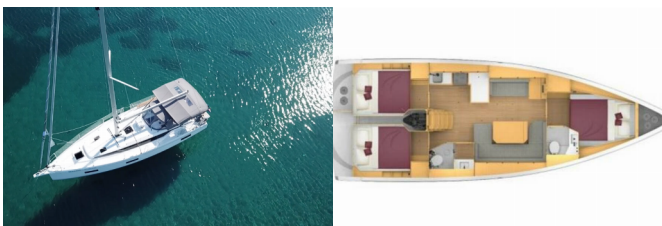

BAVARIA C42

Seawave (2021)

Pollen Maritime AS • Martin Linges Vei 25 • Fornebu • Norway

Phone: +47 41 197 474

E-mail: booking@holiday-yacht-charter.com

Web: holiday-yacht-charter.com

Yacht Base	Marina Vrsar, Croatia
Yacht ID	4845
Yacht Brands	Bavaria
Yacht Name	Seawave
Production Year	2021
Length	12.40 M
Cabins	3
Berths	6
WC/Shower	2

COMFORT: Cockpit cushions

DECK: Anchor Delta, Bathing platform, Bilge pump - Mechanic, Bimini top, Boat hook, Bosun's chair (Safe seat) (boatswain's chair), Dinghy, Electric anchor windlass, Fenders, Mooring ropes , Outboard engine, Set for steerman (helmsman's chair), Sprayhood