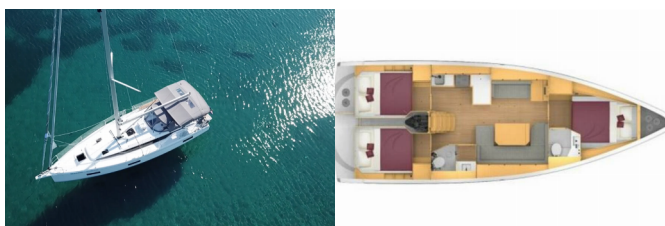

BAVARIA C42

Seawave (2021)

Pollen Maritime AS • Martin Linges Vei 25 • Fornebu • Norway

Phone: +47 41 197 474

E-mail: booking@holiday-yacht-charter.com

Web: holiday-yacht-charter.com

Yacht Base	Marina Vrsar, Croatia
Yacht ID	4845
Yacht Brands	Bavaria
Yacht Name	Seawave
Production Year	2021
Length	12.40 M
Cabins	3
Berths	6
WC/Shower	2

COMFORT: Cockpit cushions

DECK: Anchor Delta, Bathing platform, Bilge pump - Mechanic, Bimini top, Boat hook, Bosun's chair (Safe seat) (boatswain's chair), Dinghy, Electric anchor windlass, Fenders, Mooring ropes , Outboard engine, Set for steerman (helmsman's chair), Sprayhood