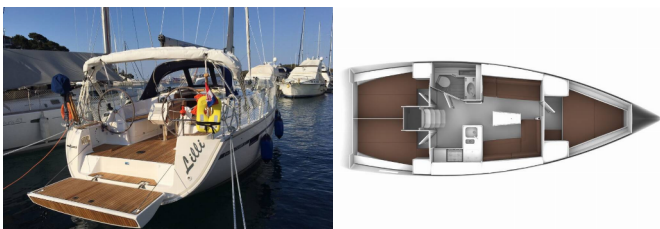

BAVARIA CRUISER 37

Lilli (2017)

Pollen Maritime AS • Martin Linges Vei 25 • Fornebu • Norway

Phone: +47 41 197 474

E-mail: booking@holiday-yacht-charter.com

Web: holiday-yacht-charter.com

Yacht Base	Marina Vrsar, Croatia
Yacht ID	4806
Yacht Brands	Bavaria
Yacht Name	Lilli
Production Year	2017
Length	11.30 M
Cabins	3
Berths	6
WC/Shower	1

COMFORT: Cockpit cushions

DECK: Anchor with chain, Bathing platform, Bilge pump - Mechanic, Bimini top, Boat hook, Bosun's chair (Safe seat) (boatswain's chair), Dinghy, Electric anchor windlass, Fenders, Mooring ropes , Outboard engine, Sprayhood