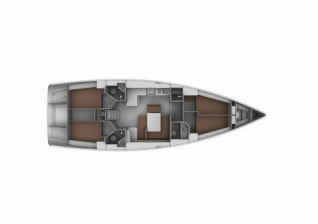

BAVARIA CRUISER 45

Bella Blue (2013)

Pollen Maritime AS • Martin Linges Vei 25 • Fornebu • Norway

Phone: +47 41 197 474

E-mail: booking@holiday-yacht-charter.com

Web: holiday-yacht-charter.com

Yacht Base	Marina Vrsar, Croatia
Yacht ID	4798
Yacht Brands	Bavaria
Yacht Name	Bella Blue
Production Year	2013
Length	14.27 M
Cabins	4
Berths	8
WC/Shower	3

COMFORT: Cockpit cushions

DECK: Anchor Delta, Bathing platform, Bilge pump - Mechanic, Bimini top, Boat hook, Bosun's chair (Safe seat) (boatswain's chair), Cockpit table, Dinghy, Electric anchor windlass, Fenders, Mooring ropes , Outboard engine, Sprayhood