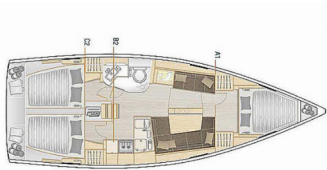

Yacht Base	Castellammare, Marina Di Stabia, Italy
Yacht ID	4763
Yacht Brands	Hanse Yachts
Yacht Name	Tecla
Production Year	2023
Length	11.40 M
Cabins	3
Berths	6 + 1
WC/Shower	1

**COMFORT:** Cockpit cushions