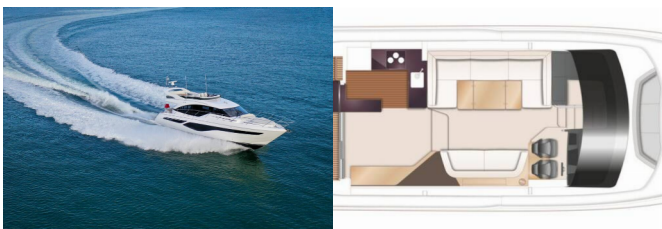

PRINCESS 55 F

Mayfly (2023)

Pollen Maritime AS • Martin Linges Vei 25 • Fornebu • Norway

Phone: +47 41 197 474

E-mail: booking@holiday-yacht-charter.com

Web: holiday-yacht-charter.com

Yacht Base	Marina Lav - Podstrana, Croatia
Yacht ID	4749
Yacht Brands	Princess Yachts
Yacht Name	Mayfly
Production Year	2023
Length	17.60 M
Cabins	3 + 1
Berths	6 + 1
WC/Shower	2 + 1

DECK: Bimini top, Foredeck sunbathing area, Grill/Barbecue/Plancha, Set for steerman (helmsman's chair)

ENTERTAINMENT: Fusion radio, FUSION sound system, Indoor speakers, Outdoor speakers

INTERIOR: Convertible table in salon