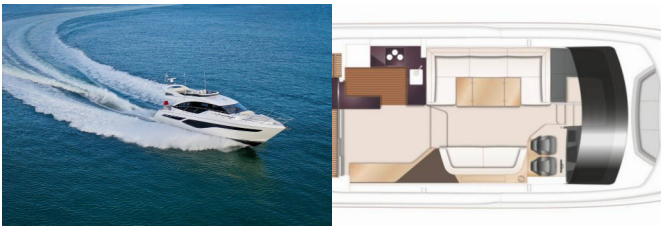

PRINCESS 55 F

Mayfly (2023)

Pollen Maritime AS • Martin Linges Vei 25 • Fornebu • Norway

Phone: +47 41 197 474

E-mail: booking@holiday-yacht-charter.com

Web: holiday-yacht-charter.com

Yacht Base	Marina Lav - Podstrana, Croatia
Yacht ID	4749
Yacht Brands	Princess Yachts
Yacht Name	Mayfly
Production Year	2023
Length	17.60 M
Cabins	3 + 1
Berths	6 + 1
WC/Shower	2 + 1

DECK: Bimini top, Foredeck sunbathing area, Grill/Barbecue/Plancha, Set for steerman (helmsman's chair)

ENTERTAINMENT: Fusion radio, FUSION sound system, Indoor speakers, Outdoor speakers

INTERIOR: Convertible table in salon