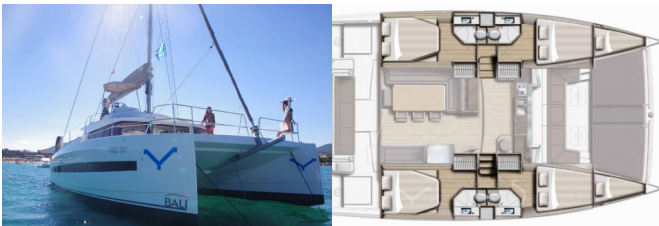

BALI 4.3

Hogwarts (2020)

Pollen Maritime AS • Martin Linges Vei 25 • Fornebu • Norway

Phone: +47 41 197 474

E-mail: booking@holiday-yacht-charter.com

Web: holiday-yacht-charter.com

Yacht Base	Sardinia, Punta Nuraghe, Italy
Yacht ID	4721
Yacht Brands	Catana
Yacht Name	Hogwarts
Production Year	2020
Length	13.20 M
Cabins	4 + 2
Berths	8 + 2
WC/Shower	4 + 1

COMFORT: Cockpit cushions, Deck cushions, Fly deck with cushions and mattresses, Mattresses

DECK: Anchor, Anchor with chain, Gangway, Grill/Barbecue/Plancha, Tender

ENTERTAINMENT: Outdoor speakers, Radio, TV, Underwater lights, Wi-Fi Internet