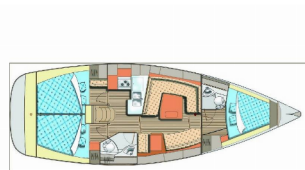

Yacht Base	Pula, Marina Polesana, Croatia
Yacht ID	460
Yacht Brands	Elan Marine
Yacht Name	Janina
Production Year	2019
Length	11.90 M
Cabins	3
Berths	6 + 2
WC/Shower	2

COMFORT: Bed linen, Blankets, Pillows

DECK: Anchor Delta, Bathing platform, Bimini top, Cockpit table, Cockpit/stern, outside shower, Dinghy, Electric anchor windlass, LED outdoor ambiance lights, Sprayhood

ENTERTAINMENT: Indoor speakers, Radio CD player + USB

GALLEY: Gas bottles, Gas cookers, Hot water, Refrigerator, Sink

NAVIGATION: Autopilot, Bow thruster, Compass, GPS chart plotter - cockpit, Log, Speed, Depth- echo sounder, Navigation (Nautical) charts and nautical guide , Radar reflector, Wind instrument/Anemometer

SAFETY: Distress signals, Fire extinguisher , First aid kit , Life belts (Safety harness), Life jackets, VHF radio

YACHT ELECTRICS: Batteries, Bilge pump - Electric, Shore power cable