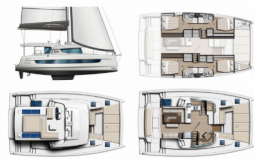

BALI 4.6

Ediba Senior (2021)

Pollen Maritime AS • Martin Linges Vei 25 • Fornebu • Norway

Phone: +47 41 197 474

E-mail: booking@holiday-yacht-charter.com

Web: holiday-yacht-charter.com

Yacht Base	Marmaris, Albatros Marina, Turkey
Yacht ID	4487
Yacht Brands	Catana
Yacht Name	Ediba Senior
Production Year	2021
Length	14.28 M
Cabins	4 + 1
Berths	8 + 1
Persons	9
WC/Shower	4 + 1

COMFORT: Cockpit cushions, Sundeck cushions

DECK: Anchor with chain, Bathing platform, Bimini top, Cockpit table, Cockpit/stern, outside shower, Dinghy, Flybridge, Forward cockpit

ENTERTAINMENT: FUSION sound system, Outdoor speakers