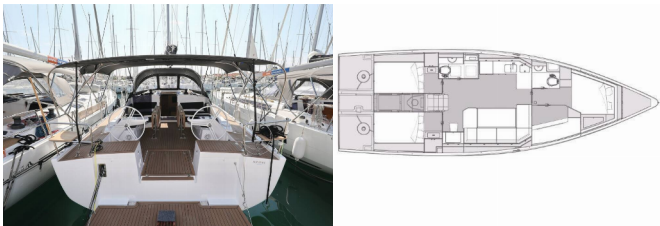

ELAN IMPRESSION 43

Bava (2023)

Pollen Maritime AS • Martin Linges Vei 25 • Fornebu • Norway

Phone: +47 41 197 474

E-mail: booking@holiday-yacht-charter.com

Web: holiday-yacht-charter.com

Yacht Base	Marina Kornati, Biograd, Croatia
Yacht ID	4402
Yacht Brands	Elan Marine
Yacht Name	Bava
Production Year	2023
Length	13.32 M
Cabins	4
Berths	8 + 2
Persons	10
WC/Shower	2

COMFORT: Cockpit cushions

DECK: Anchor winch remote control, Bathing platform, Bimini top, Boat hook, Bosun's chair (Safe seat) (boatswain's chair), Cockpit fridge, Cockpit grill, Cockpit table, Cockpit/stern, outside shower, Dinghy, Electric anchor windlass, Fenders, Main anchor, Main Deck Compass, Mooring ropes , Sea/Storm drogue anchor, Spare anchor (Reserve, Auxiliary anchor), Sprayhood, Teak cockpit