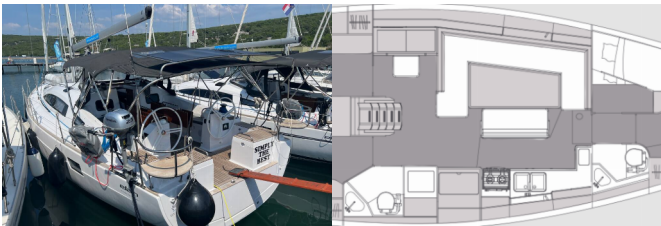

ELAN IMPRESSION 45.1

Simply The Best (2023)

Pollen Maritime AS • Martin Linges Vei 25 • Fornebu • Norway

Phone: +47 41 197 474

E-mail: booking@holiday-yacht-charter.com

Web: holiday-yacht-charter.com

Yacht Base	Marina Punat, Krk, Croatia
Yacht ID	4391
Yacht Brands	Elan Marine
Yacht Name	Simply The Best
Production Year	2023
Length	13.51 M
Cabins	4
Berths	8 + 2
WC/Shower	2

COMFORT: Bed linen, Cockpit cushions

DECK: Bathing platform, Bimini top, Cockpit fridge, Cockpit grill, Cockpit table, Cockpit/stern, outside shower, Dinghy, Fenders, Round/globular fender, Sprayhood, Teak cockpit

ENTERTAINMENT: Fusion radio, Outdoor speakers, Wi-Fi Internet

GALLEY: Gas cookers, Hot water, Kitchen utensils (Galley equipment, cutlery), Oven, Refrigerator

INTERIOR: Convertible table, Electric toilet, Lowerable salon table

NAVIGATION: Autopilot, Bow thruster, GPS chart plotter - cockpit, Navigation (Nautical) charts and nautical guide , Pilot book, Tridata

SAFETY: Life belts (Safety harness), Life jackets, VHF radio

SAILS: Halyard winches

YACHT ELECTRICS: Air Conditioning, Battery charger , Heating, Solar panels