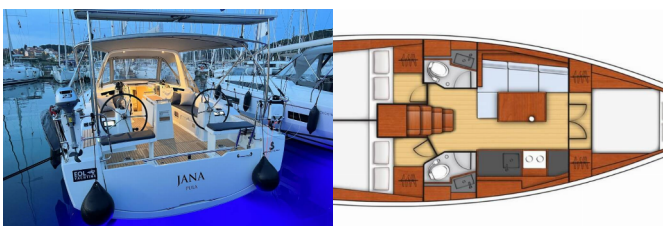

OCEANIS 38.1

Jana (2023)

Pollen Maritime AS • Martin Linges Vei 25 • Fornebu • Norway

Phone: +47 41 197 474

E-mail: booking@holiday-yacht-charter.com

Web: holiday-yacht-charter.com

Yacht Base	Marina Tehnomont Veruda, Pula, Croatia
Yacht ID	4097
Yacht Brands	Beneteau
Yacht Name	Jana
Production Year	2023
Length	11.50 M
Cabins	3
Berths	6 + 2
WC/Shower	2

DECK: Bathing platform, Bilge pump - Mechanic, Bimini top, Boat hook, Bosun's chair (Safe seat) (boatswain's chair), Cockpit cushions, Cockpit table, Cockpit/stern, outside shower, Deck brush, Dinghy, Electric anchor windlass, Fenders, Gangway, Jerry cans for diesel, Main anchor, Mooring ropes , Plastic bucket, Round/globular fender, Sea/Storm drogue anchor, Side door for boarding, Spare anchor (Reserve, Auxiliary anchor), Sponge, Sprayhood, Spring line, Swimming ladder, Teak cockpit, Water hose, Winch handles

INTERIOR: Barometer, Bed linen, Blankets, Clock, Clothes hangers, Inside shower, Oak interior, Pillows, Upholstery, Yacht documents, Yacht keys

NAVIGATION: Autopilot, Binoculars, Bow thruster, Echosounder/Depthsounder, GPS chart plotter - cockpit, Hand bearing compass, Harbour guides, LED Navigation lights, Logge/Lot/Speed/Wind, Navigation (Nautical) charts and nautical guide , Navigation set, Radar reflector, Spyglass with bearing compass, Tridata, Wind instrument/Anemometer