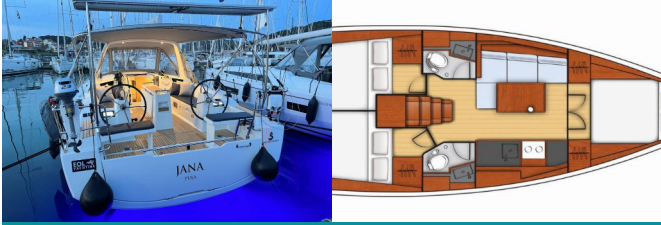

OCEANIS 38.1

Jana (2023)

Pollen Maritime AS • Martin Linges Vei 25 • Fornebu • Norway

Phone: [+47 41 197 474](tel:+4741197474)

E-mail: booking@holiday-yacht-charter.com

Web: holiday-yacht-charter.com

| | |
|------------------------|--|
| Yacht Base | Marina Tehnomont Veruda, Pula, Croatia |
| Yacht ID | 4097 |
| Yacht Brands | Beneteau |
| Yacht Name | Jana |
| Production Year | 2023 |
| Length | 11.50 M |
| Cabins | 3 |
| Berths | 6 + 2 |
| WC/Shower | 2 |

ADDITIONAL: Flag

COMFORT: Bed linen, Blankets, Cockpit cushions, Pillows

DECK: Bathing platform, Bilge pump - Mechanic, Bimini top, Boat hook, Bosun's chair (Safe seat) (boatswain's chair), Cockpit table, Cockpit/stern, outside shower, Deck brush, Dinghy, Dinghy (byboat) pump, Electric anchor windlass, Fenders, Gangway, Impeller, V-belt, oilfilter, Jerry cans for diesel, Main anchor, Mooring ropes , Plastic bucket, Round/globular fender, Sea/Storm drogue anchor, Side door for boarding, Spare anchor (Reserve, Auxiliary anchor), Sponge, Sprayhood, Spring line, Swimming ladder, Teak cockpit, Water hose, Winch handles

INTERIOR: Barometer, Clock, Clothes hangers, Inside shower, Oak interior, Upholstery, Yacht documents, Yacht keys

NAVIGATION: Autopilot, Binoculars, Bow thruster, Echosounder/Depthsounder, GPS chart plotter - cockpit, Hand bearing compass, Harbour guides, LED Navigation lights, Logge/Lot/Speed/Wind, Navigation (Nautical) charts and nautical guide , Navigation set, Radar reflector, Spyglass with bearing compass, Tridata, Wind instrument/Anemometer

YACHT ELECTRICS: Battery charger , Bilge pump - Electric, Heating, Plug 220V, 12 V, Service batteries, Shore connection 220 V, Solar panels, Start battery

PRICE AND AVAILABILITY

Oceanis 38.1 Jana (2023)