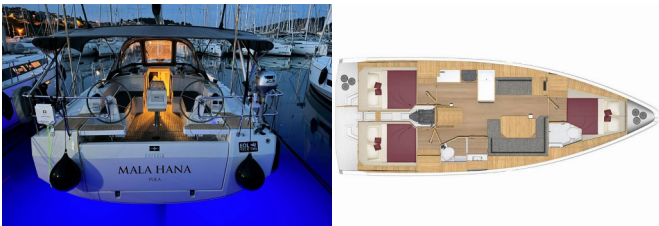

BAVARIA C38

Mala Hana (2023)

Pollen Maritime AS • Martin Linges Vei 25 • Fornebu • Norway

Phone: +47 41 197 474

E-mail: booking@holiday-yacht-charter.com

Web: holiday-yacht-charter.com

Yacht Base	Marina Tehnomont Veruda, Pula, Croatia
Yacht ID	4096
Yacht Brands	Bavaria
Yacht Name	Mala Hana
Production Year	2023
Length	11.31 M
Cabins	3
Berths	6 + 2
WC/Shower	2

DECK: Bathing platform, Bilge pump - Mechanic, Bimini top, Boat hook, Bosun's chair (Safe seat) (boatswain's chair), Cockpit cushions, Cockpit table with light, Cockpit/stern, outside shower, Deck brush, Dinghy, Electric anchor windlass, Fenders, Gangway, Jerry cans for diesel, Main anchor, Mooring ropes , Plastic bucket, Round/globular fender, Sea/Storm drogue anchor, Side door for boarding, Spare anchor (Reserve, Auxiliary anchor), Sponge, Sprayhood, Spring line, Swimming ladder, Teak cockpit, Water hose, Winch handles

INTERIOR: Barometer, Bed linen, Blankets, Clock, Clothes hangers, Inside shower, Oak interior, Pillows, Upholstery, Yacht documents, Yacht keys

NAVIGATION: Autopilot, Binoculars, Bow thruster, Echosounder/Depthsounder, GPS chart plotter - cockpit, Hand bearing compass, Harbour guides, LED Navigation lights, Logge/Lot/Speed/Wind, Navigation (Nautical) charts and nautical guide , Navigation set, Radar reflector, Spyglass with bearing compass, Tridata, Wind instrument/Anemometer